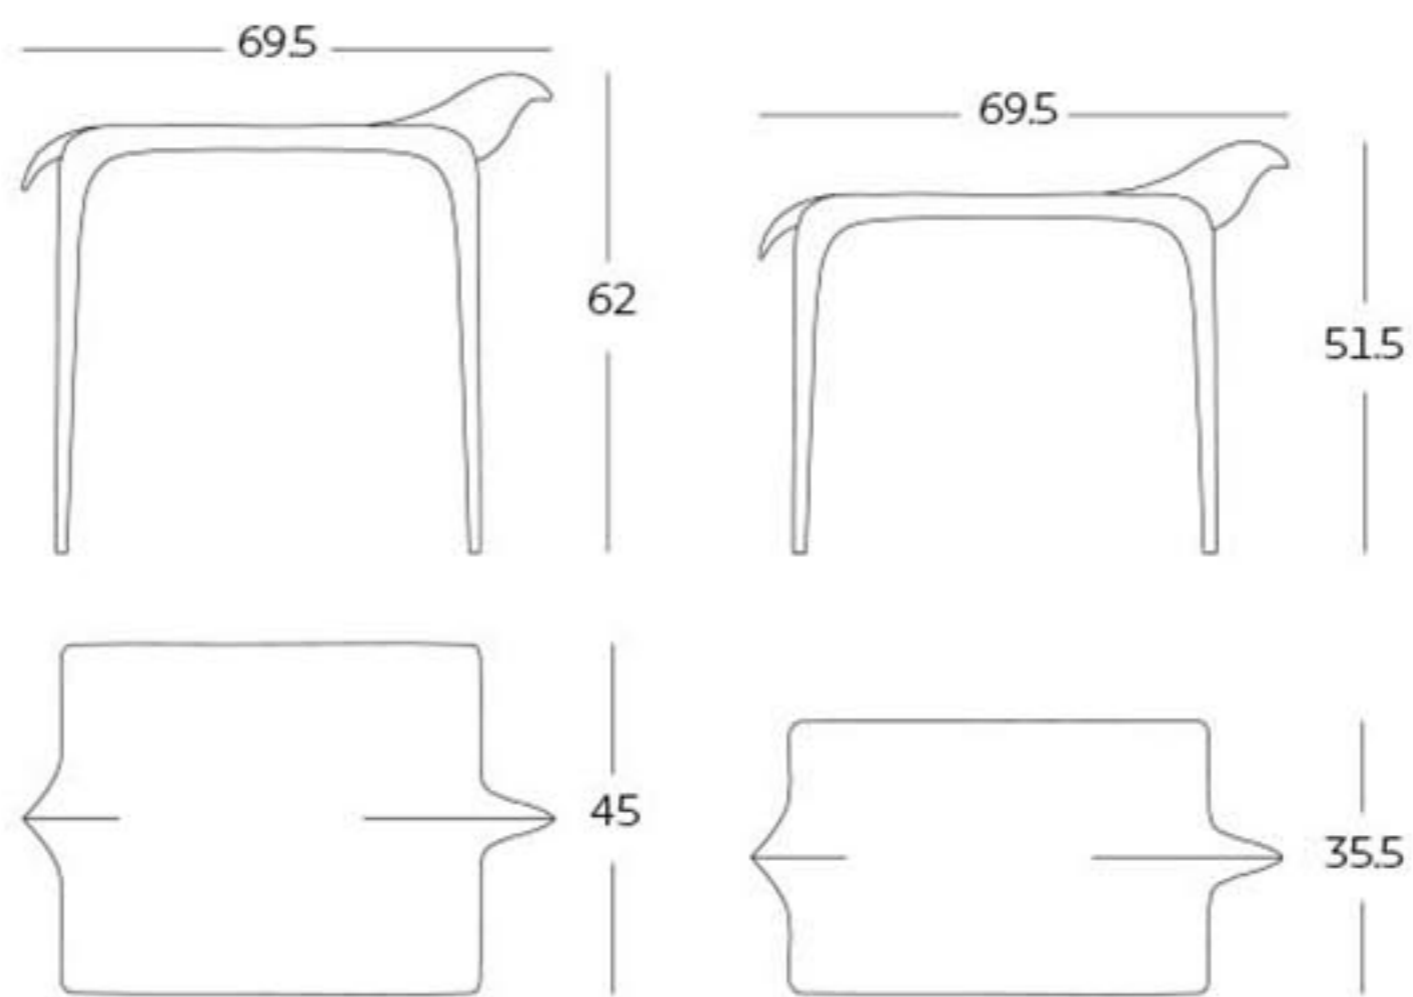

AGRIPPAS

*Atticus Gallery*

# AGRIPPA & AGRIPPINA

THIS PIECE IS MADE OF PURE SOLID AMERICAN WALNUT

TO GET THIS PARTICULAR SHAPE IN ITS LEGS WE HAVE USED REALLY BIG PIECES OF WOOD.

ITS SILHOUETTE REMINDS US OF AN ANIMAL. HOWEVER, THIS SHAPE HAS BEEN DESIGNED TO BE USED AS A HANDLE TO GRAB AND MOVE THE TABLES EASILY

ITS LEGS ARE SO LIGHT AND THIN THAT THEY APPEAR TO BE WEAK. HOWEVER, THEY WOULD WITHSTAND THE WEIGHT OF A PERSON.